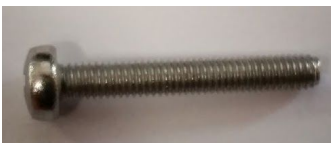

Giovenzana (Current Style)

Our new switch features a threaded shaft so the handle can be taken on and off.

***Threaded handle shaft**

Uses a removable bolt

Giovenzana

Used between 2009 and 2014

Uses a screw to expand plastic in handle to grip switch shaft

Bremas

Used prior to 2009.

Uses a screw to expand plastic in handle to grip switch shaft