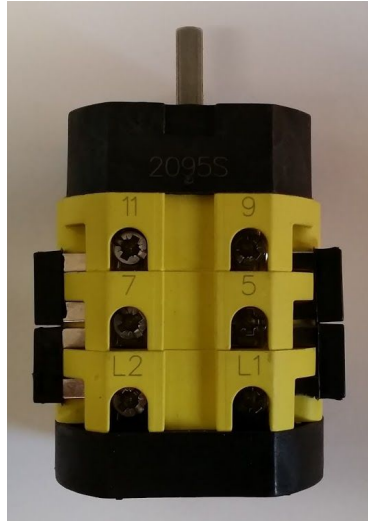

Giovenzana (Current Style)

Our new switch features a threaded shaft so the handle can be taken on and off.

***Threaded handle shaft**

Uses a removable bolt

Giovenzana

Used between 2009 and 2014

Uses a screw to expand plastic in handle to grip switch shaft

Bremas

Used prior to 2009.

Uses a screw to expand plastic in handle to grip switch shaft