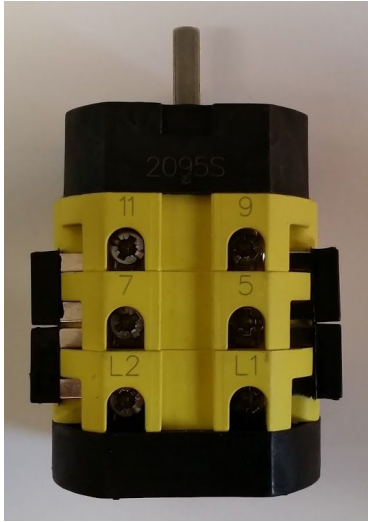

Giovenzana (Current Style)

Our new switch features a threaded shaft so the handle can be taken on and off.

***Threaded handle shaft**

Uses a removable bolt

Giovenzana

Used between 2009 and 2014

Uses a screw to expand plastic in handle to grip switch shaft

Bremas

Used prior to 2009.

Uses a screw to expand plastic in handle to grip switch shaft