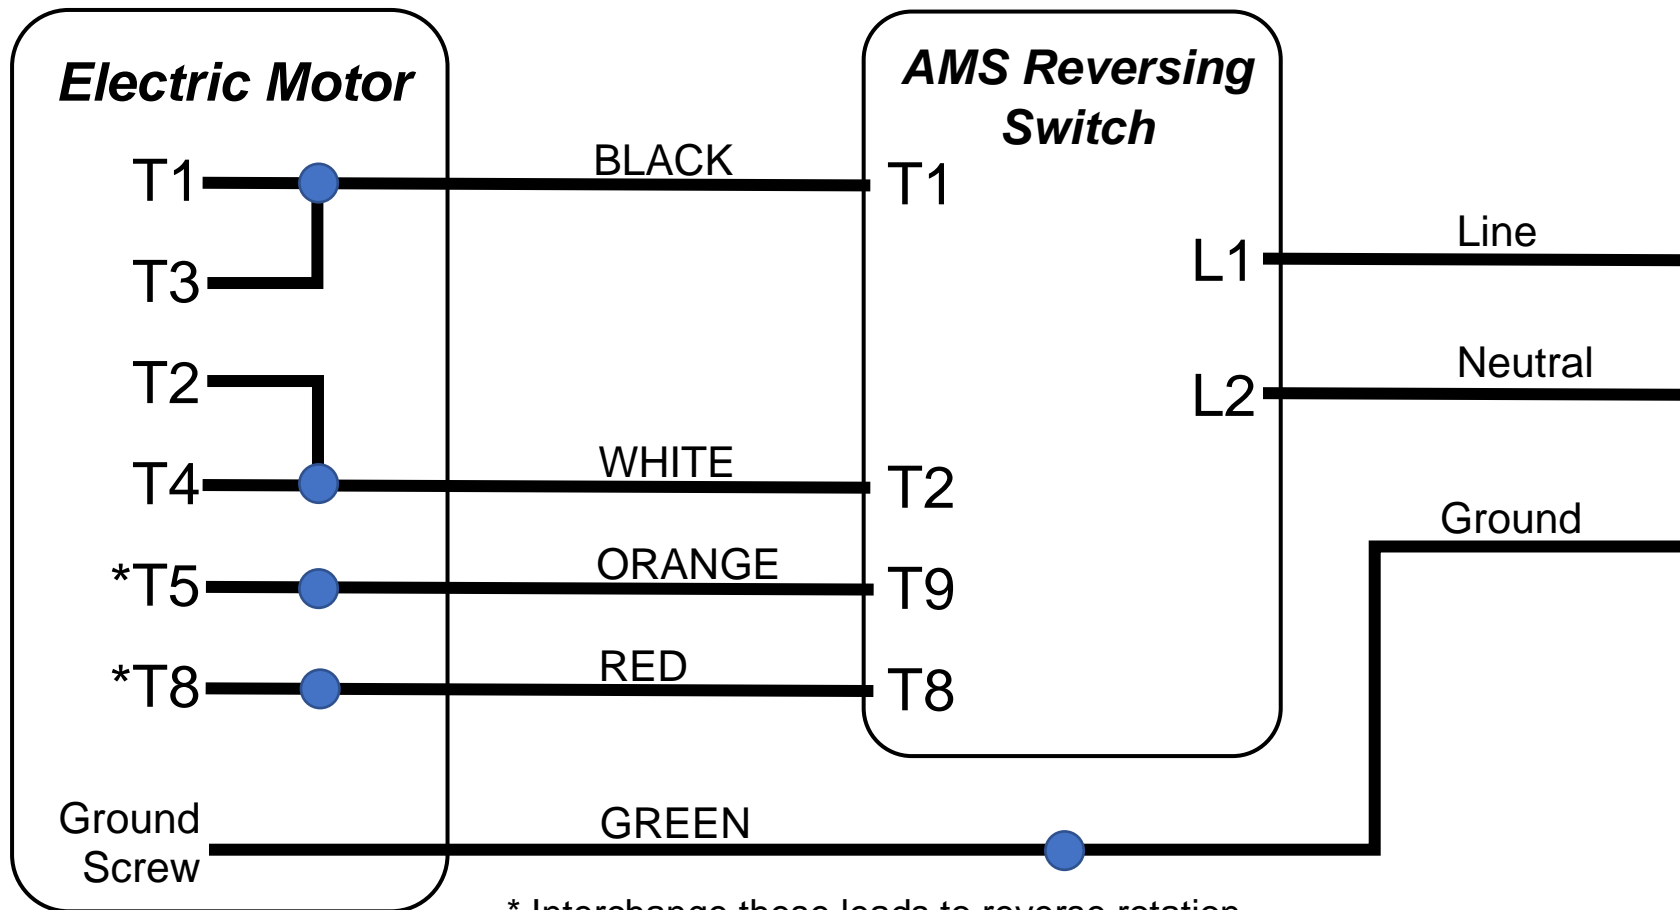

WIRING SCHEMATIC

Motor Type: YELLOW T-WIRES

Control Type: AMS REVERSING SWITCH

Power Supply: 115V AC

* Interchange these leads to reverse rotation